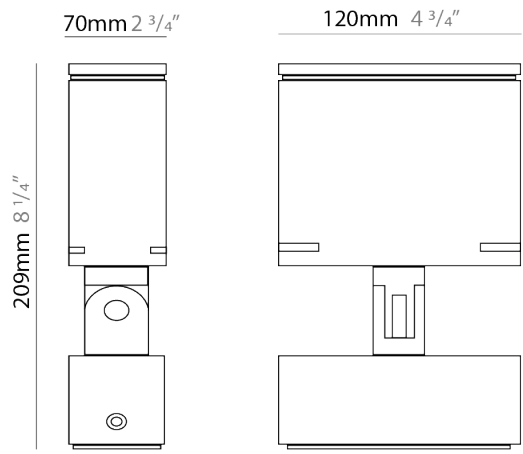

PROJECT	_____
TYPE	_____
SPECIFIER	_____
QUANTITY	_____
DATE	_____

TARGET SURFACE

E9F233- - _____
base number   Finish   Lens
                         Options   Options

1. To build a product code in our configurator select the specify button on the base model # product page
2. To build a manual product code on this datasheet choose from the options listed below in blue font and add the suffix to the base model #

GENERAL

Series: Target
Brand: Platek
Division: Exterior
Mounting Type: Surface
Mounting Location: Above Ground
Subcategory: Flood

PHYSICAL

Shape: Rectangle
Length (mm): 120
Length (in): 4 3/4
Width (mm): 70
Width (in): 2 3/4
Height (mm): 213
Height (in): 8 3/8
Light Distribution: Adjustable / Direct
Screws: A4 stainless steel
Diffuser: Clear tempered glass
Fixture Finish: [BLK / WHI / GRY / COR / ANT / BRZ](#)
Fixture Material: Aluminum Die Cast
Cable Details: 2000mm Cable

ELECTRICAL

Lamp Type: LED
Total Output Wattage (W): 16
Dimming: DMX
Driver Included: No
Driver Location: Remote
Driver Type: Constant Current - Universal
Driver Class: Class 2
Input Voltage (V): 120 - 277
Constant Current (MA): 700

LED

Number of LEDs: 8
Color Temperature (°K): RGBW
CRI: >80 CRI
Lamp Life (hrs): 60000
Special LEDs offerings: RGBW

OPTICAL

Optic°: [9 / 24 / 48 / ELL](#)
Adjustability: Rotational 330°; Tilt 90°

RATINGS AND CERTIFICATIONS

Certified By: Certified for North American Standards
IP Rating: IP66
IK Rating: IK08
Bug Rating: B1 U0 G0