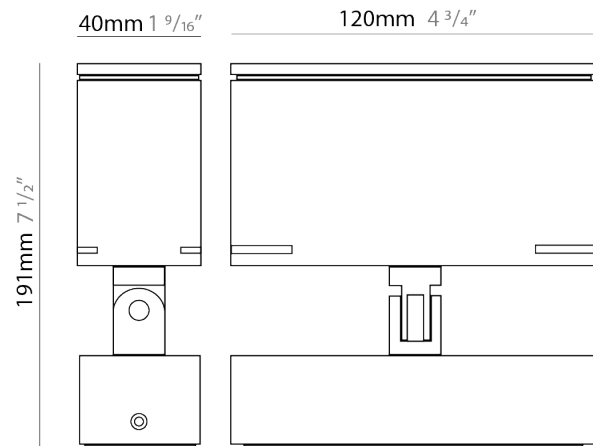

1. To build a product code in our configurator select the specify button on the base model # product page
2. To build a manual product code on this datasheet choose from the options listed below in blue font and add the suffix to the base model #

GENERAL

Series: Target
Brand: Platek
Division: Exterior
Mounting Type: Surface
Mounting Location: Above Ground
Subcategory: Flood

PHYSICAL

Shape: Rectangle
Length (mm): 120
Length (in): 4 3/4
Width (mm): 40
Width (in): 1 9/16
Height (mm): 191
Height (in): 7 1/2
Light Distribution: Adjustable / Direct
Screws: A4 stainless steel
Diffuser: Clear tempered glass
Fixture Finish: [BLK / WHI / GRY / COR / ANT / BRZ](#)
Fixture Material: Aluminum Die Cast

ELECTRICAL

Lamp Type: LED
Input Wattage (W): 10
Total Output Wattage (W): 8
Dimming: Non-Dimmable
Driver Included: Yes
Driver Location: Integrated
Driver Type: Constant Current - 120Vac
Driver Class: Class 2
Input Voltage (V): 120 - 277
Constant Current (mA): 700
Upon Request: Integral: Phase dimming 120Vac / Non-dimming 120/277Vac / Remote: 0-10Vdc dimming

LED

Number of LEDs: 4
Color Temperature (°K): [3000 / 4000](#)
Max. Delivered Lumen (lm): 725-790 / 755-820
Nominal Lumen (lm): 1000 / 1040
CRI: >80 CRI
Lamp Life (hrs): 60000

OPTICAL

Optic°: [9 / 24 / 48 / ELL](#)
Adjustability: Rotational 330°; Tilt 90°

RATINGS AND CERTIFICATIONS

Certified By: Certified for North American Standards
IP rating: IP66
IK Rating: IK08
Bug Rating: B1 U0 G0